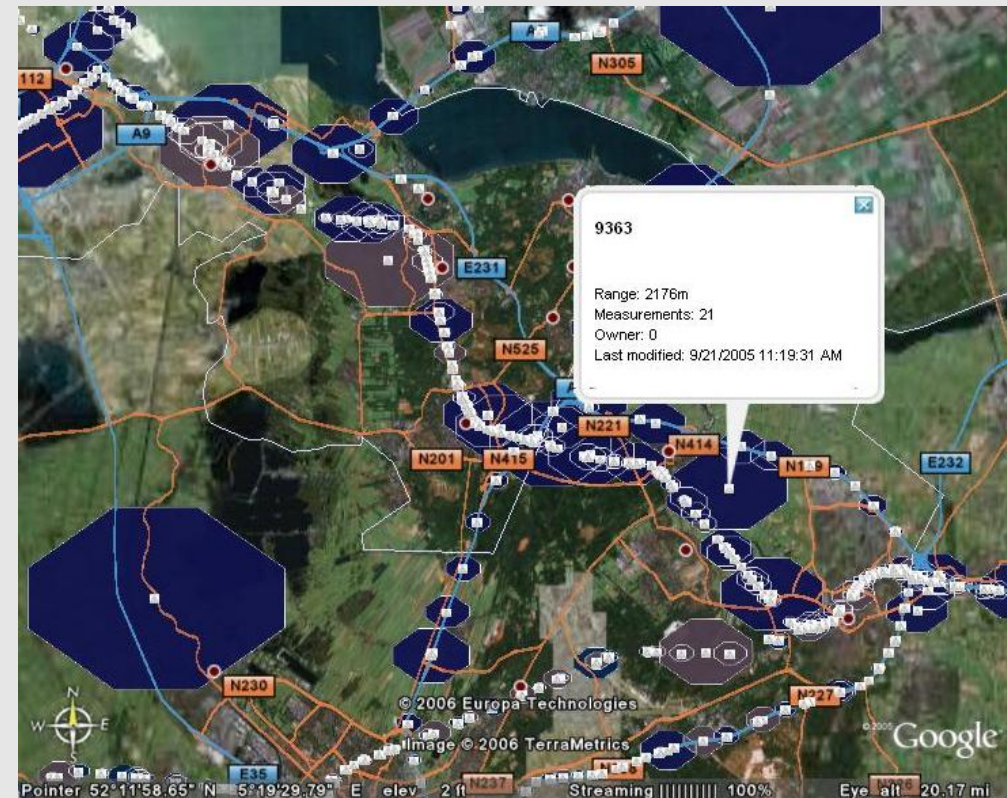

- Risoluzione bassa
  - ma sufficiente per alcuni scopi
- Migliorabile con tecniche di tracking